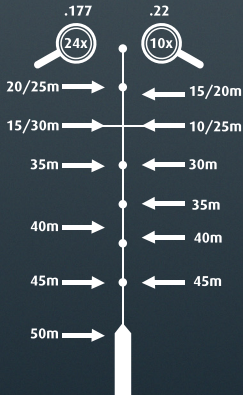

## NEW 6-24 x 50 A0 Essencial scope from BSA Optics

The BSA Essencial range, seven scopes from only £38 to £115, that cater for every airgun requirement. Designed specifically for Airgunners, these scopes are superbly built and finished, both internally and externally. All Essencial scopes have pin sharp multi-coated optics that give a bright, clear sight picture regardless of conditions, and an impressive range of features which make them remarkable value for money. But the most impressive part is the new BSA mil-dot reticule. Unlike other mil-dot's the BSA mil-dot has been designed with the dots closer together which gives the shooter a real edge, because unlike other mil-dot reticules where you don't use half the dots, with the BSA you do - so you know exactly where to aim, every time.

- Designed specifically for Airgunners
- Superbly built and finished
- Pin-sharp multi-coated optics
- Ultra fine 1/8MOA turret adjustment
- Finger adjustable turrets
- Fast focus eye piece

#### Mil-dot Reticule Range

4x32 with rings  
3-9x40 with rings  
3-9x40 illuminated reticule  
4-12x44A0  
6-24x50A0

#### Duplex Reticule Range

3-9x32A0  
3-9x40A0

*The Essencial's dots provide perfect aiming points on both the .177 and .22 calibre rifles.*

**"...superbly built internally,  
well finished externally..."**